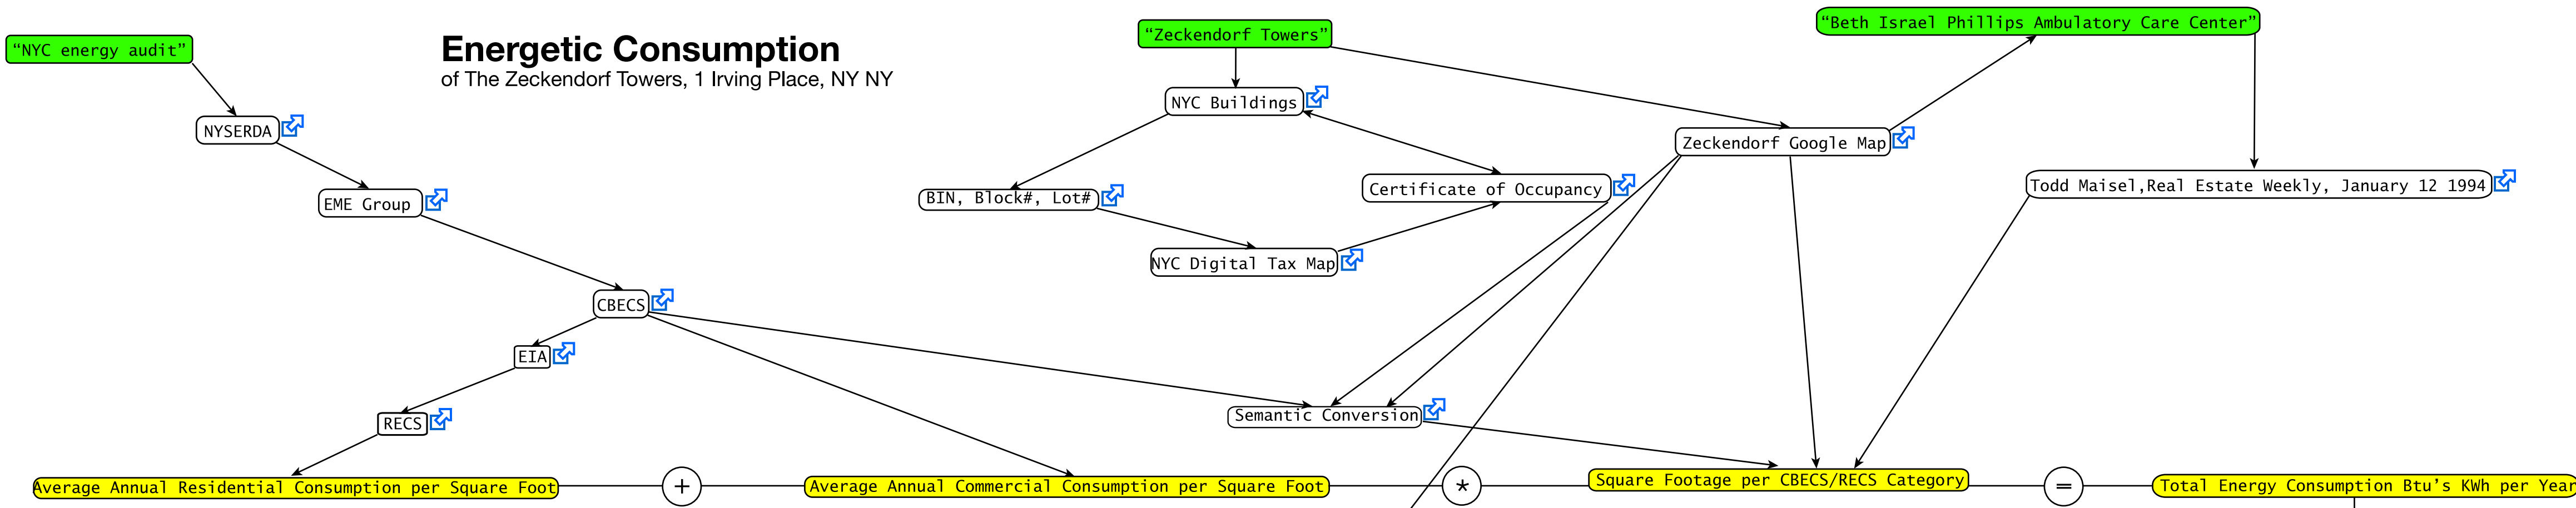

Energetic Consumption of The Zeckendorf Towers, 1 Irving Place, NY NY

Solid Waste of The Zeckendorf Towers, 1 Irving Place, NY NY

- Initial Search Term
- Energetic Consumption, final constant
- Solid Waste, final constant
- Final Quantity