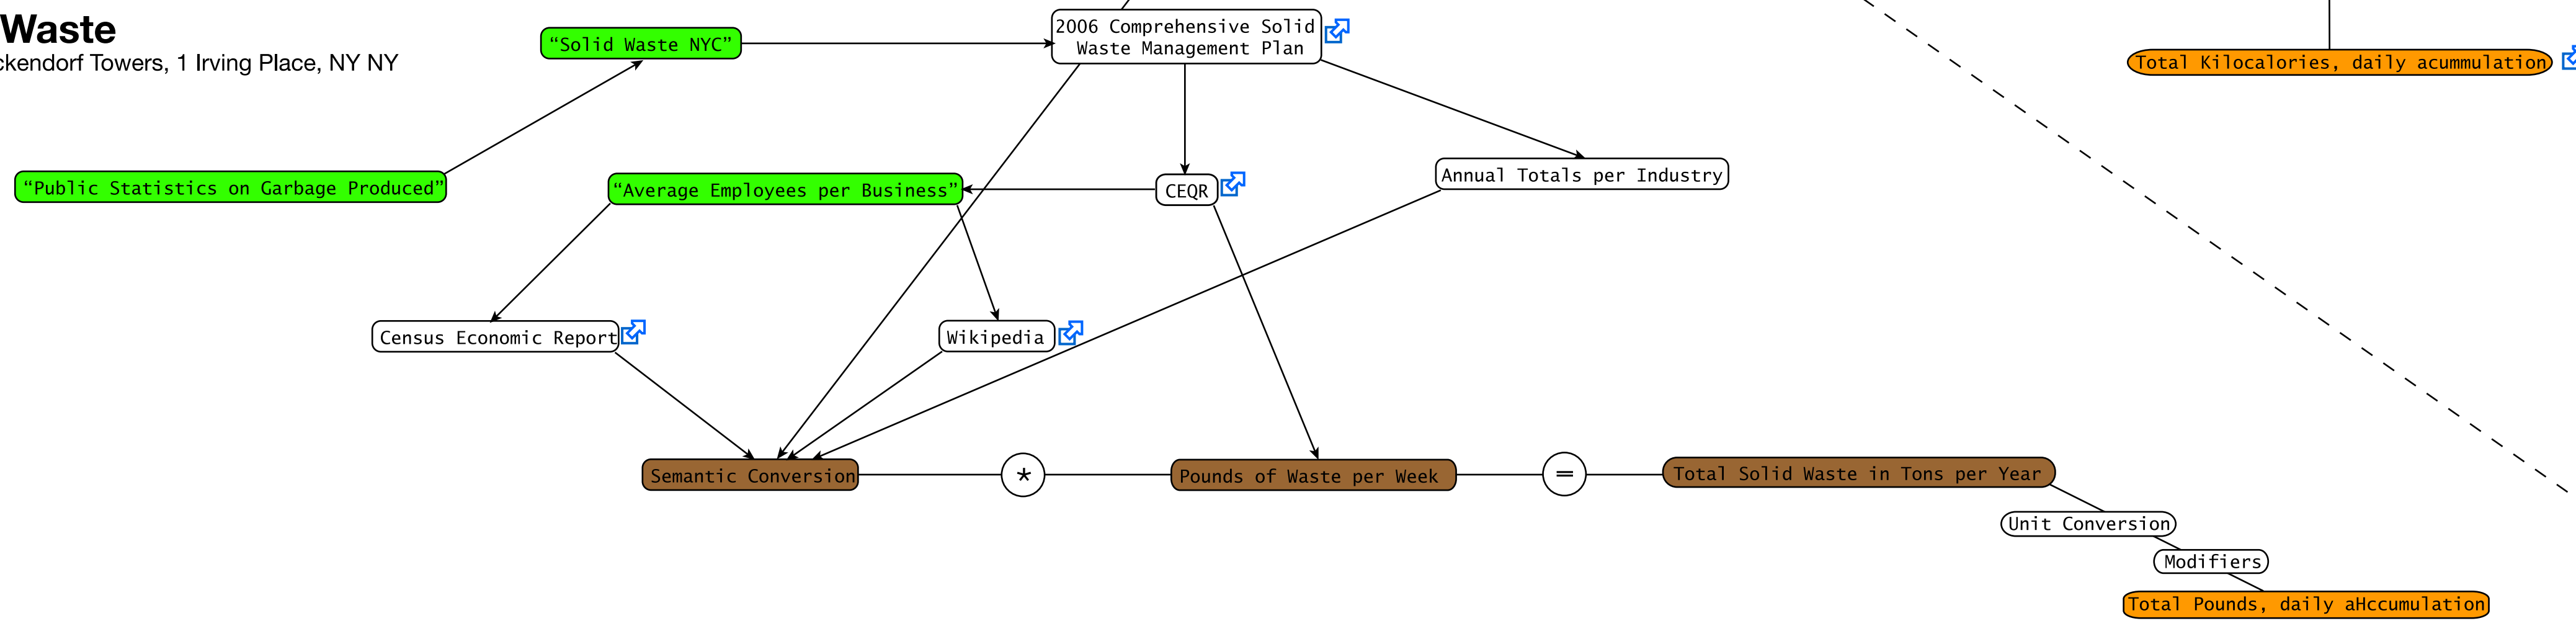

Energetic Consumption of The Zeckendorf Towers, 1 Irving Place, NY NY

Solid Waste of The Zeckendorf Towers, 1 Irving Place, NY NY

- Initial Search Term
- Energetic Consumption, final constant
- Solid Waste, final constant
- Final Quantity